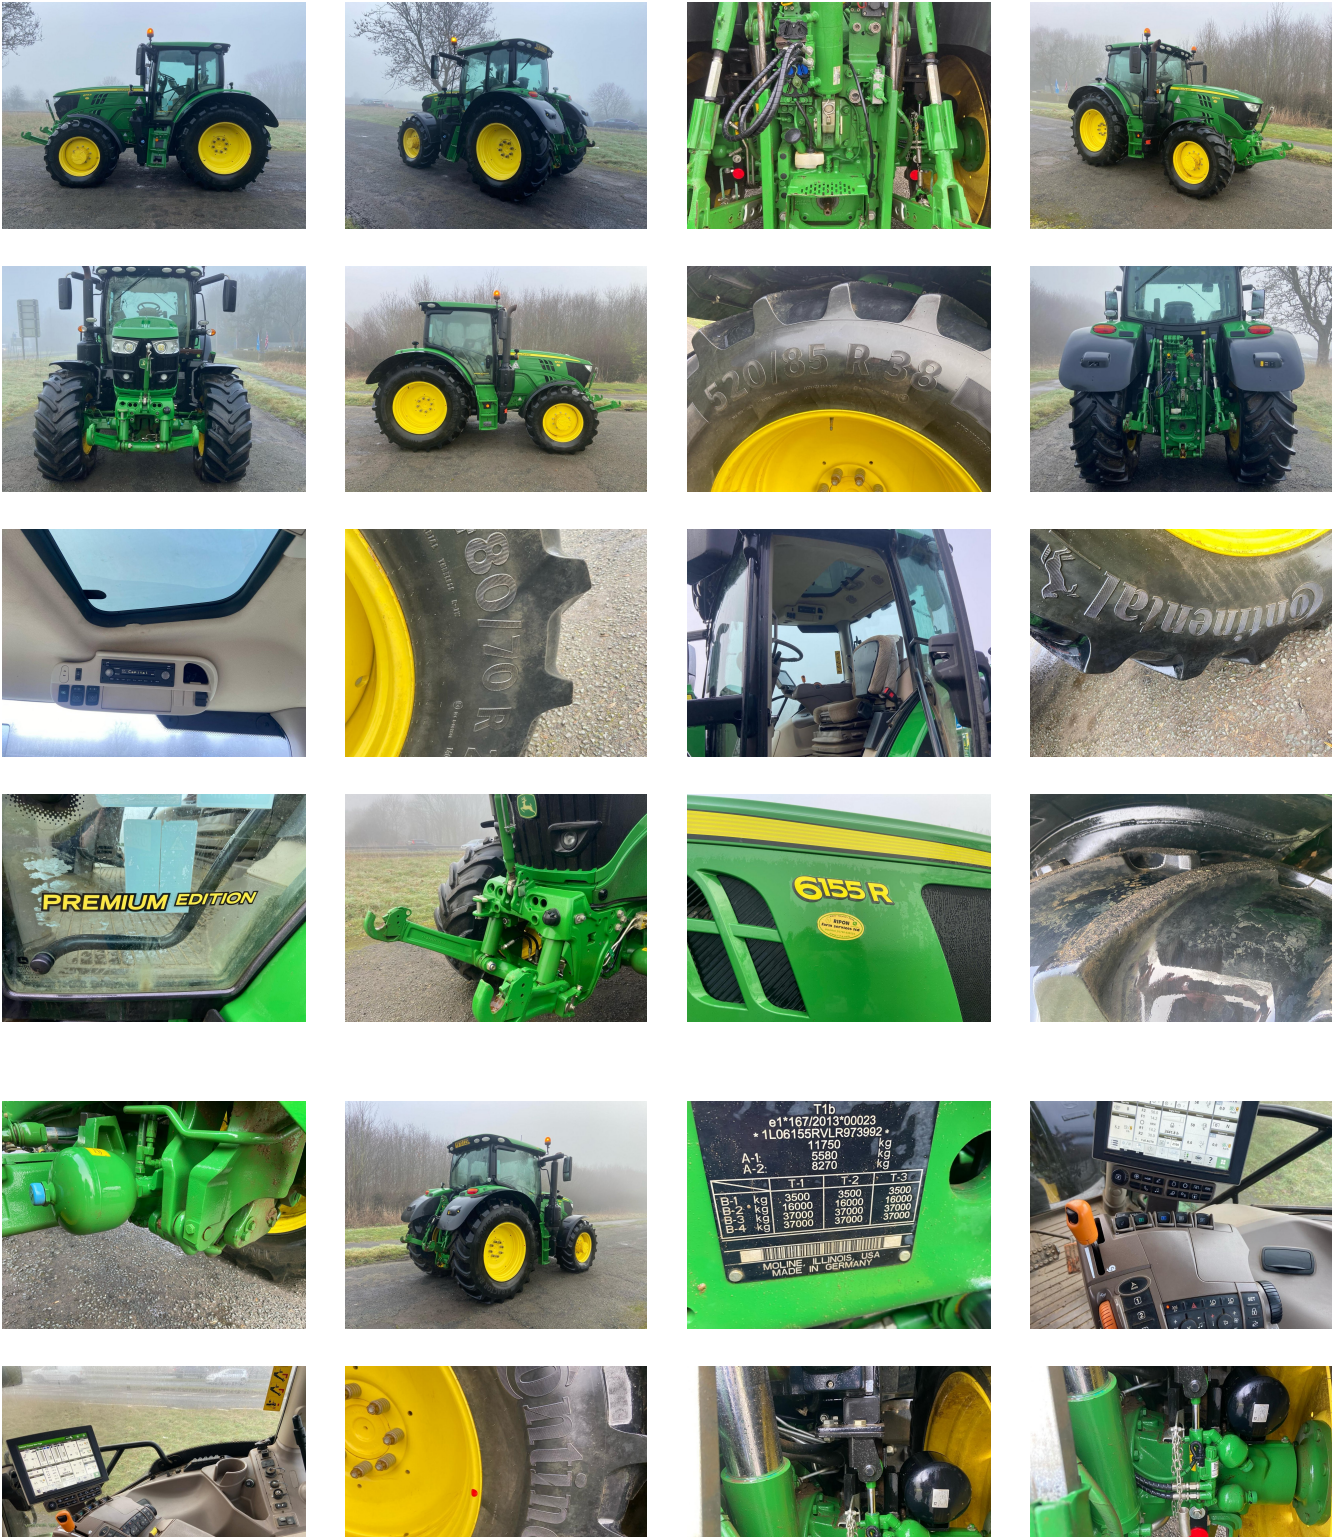

Stock no:	11111214
Location:	Market Weighton
Manufacturer:	John Deere
Model:	6155R
Year:	2021
Operation hrs:	2262

More images

T1b		e1*1672013*00023	
1L06155RVL R373992		11750 kg	
A-1	5580 kg		
A-2	8270 kg		
	T-1	T-2	T-3
B1-1	3500 kg	3500	3500
B1-2	18000	18000	18000
B1-3	37000	37000	37000
B1-4	37000	37000	37000
MOBILE LINKS, USA MADE IN GERMANY