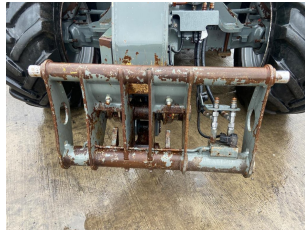

Model:	KT357 Telehandler
Year:	2020
Operation hrs:	3725

More images